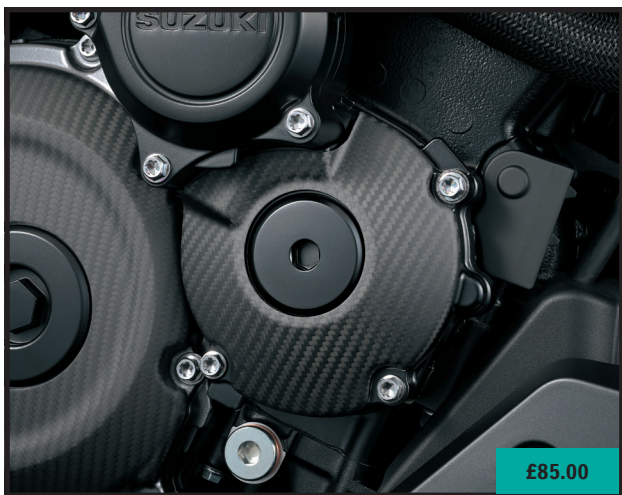

Carbon Starter Cover (Matt Finish)

Model suitability: 2021-2022
Part No. 990D0-04K26-CRB