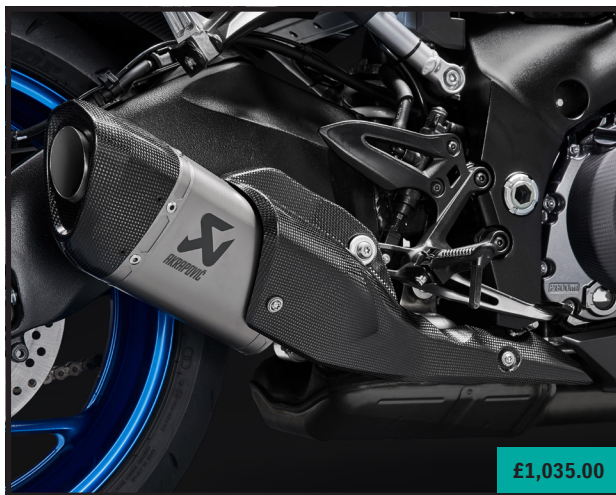

Akrapovic (not to be used with GT)
Approx 4kg lighter and 1.9kW more at 8,400rpm compared to standard equipment.
Model suitability: 2021-2022
Part No. 99190-48K00-000