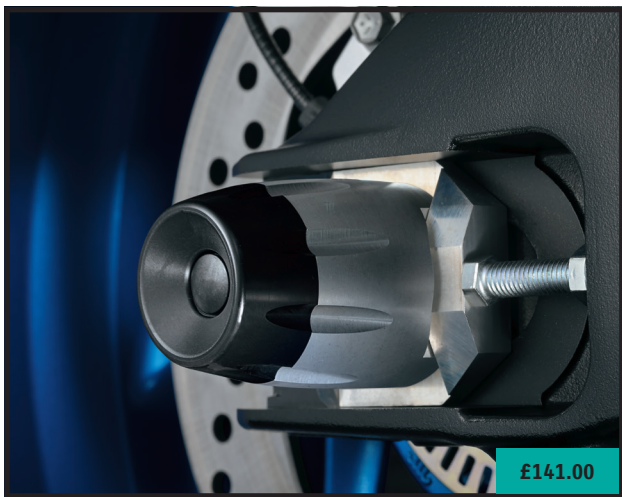

£141.00

Rear Axle Slider

Helps reduction of damage, made of aluminium and ertacetel.
Model suitability: 2021-2022
Part No. 99116-48K00-000