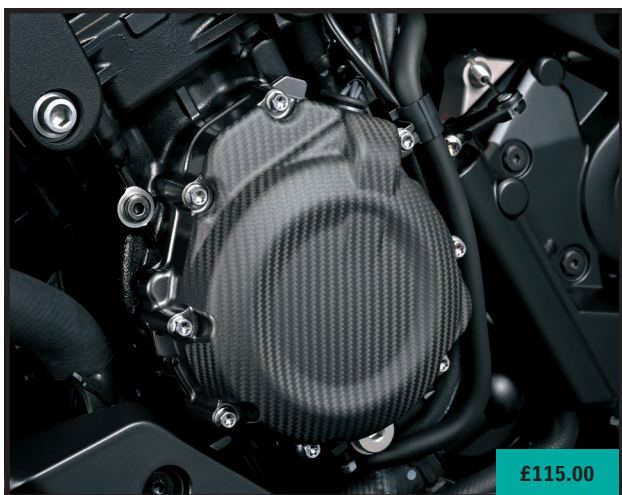

£115.00

Carbon Alternator Cover (Matt Finish)

Model suitability: 2021-2022
Part No. 990D0-04K20-CRB