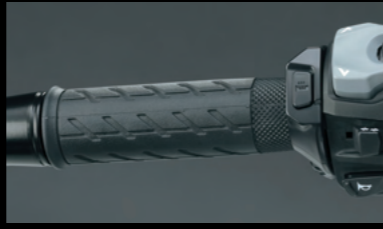

Touring Screen (Smoked Tint) 94600-25840-000 
The screen is smoked to provide a stylish appearance to the motorcycle. It will extend approximately 27mm higher than the standard equipped screen.

Single Seat Cowl 45500-25800-000 
Change the appearance of your motorcycle with this Single Seat Cowl.

Stylish Seat 45100-25L10-CPF 
A stylish two-tone seat with embossed GSX logo to give the motorcycle a classy look.

USB Socket 39100-25820-000 
A slim and compact USB Socket to charge electronic devices. There is a cover lid in order to protect the socket from dust, sand, etc. It is USB Type-A with output of 5V/2A.

Frame Slider 41900-25850-000 
There is a connecting bar that passes through the motorcycle to connect the sliders on each side, which contributes to the sturdy structure. Helps to reduce the impact on the engine and frame while also mitigating damage. Designed with SUZUKI logo. Set of right and left side.